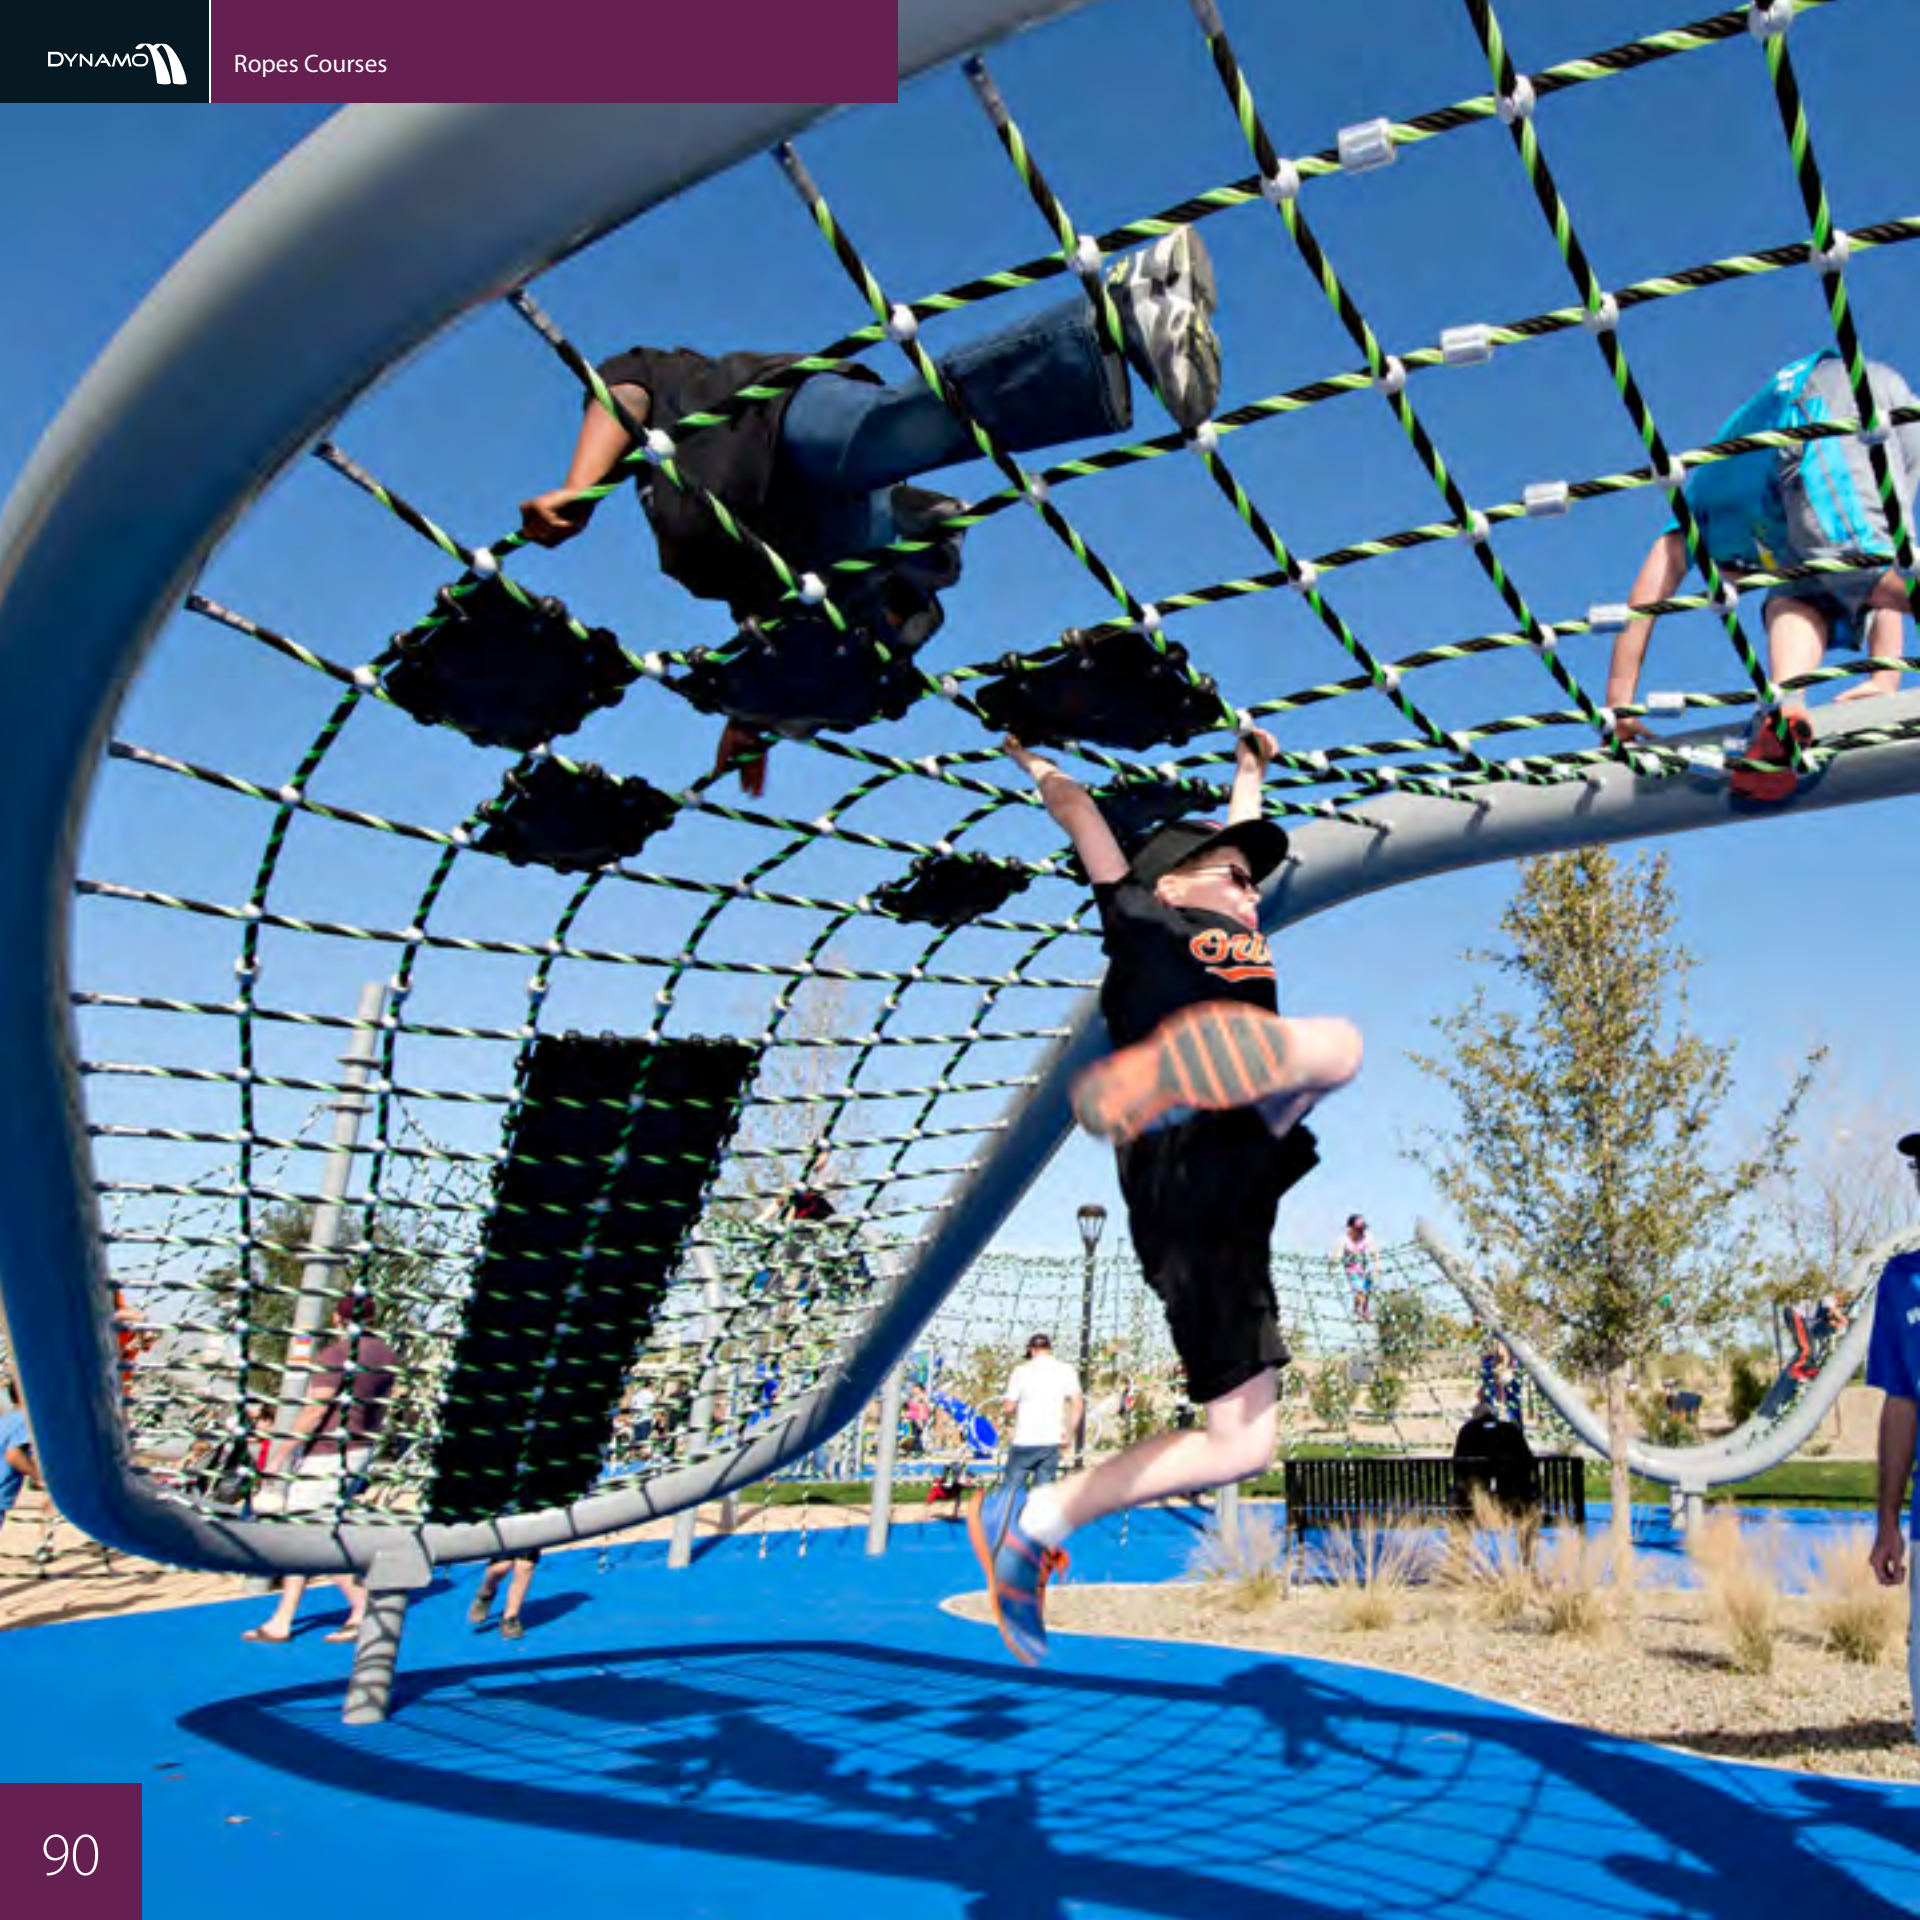

Jellyfish

Imagine the fun they will have with this inventive combo of a racetrack Ropes Course with spinners in your play space!

Coral Reef

All your little submariners are going to love diving deep onto the Coral Reef that floats in the playground sea.

Rippling

Get ready for the Rippling! Waves of fun are washing your way!

Canal

Beyond the shore, past the riverbend, there is a Canal that guides the children to endless fun!

Meander

What's around the bend? The answer is at the end of this beautifully designed meandering Ropes Course.

Stingray

Get ready! The Stingray will surround the children with waves of fun!

Ropes Courses can be anything in the mind's eye of children! Sailing away from the solid structures where they are told how they should play. Coast on imaginations, in this Little Boat.

At Dynamo our playgrounds always hold hours of fun for children of all ages, complete with Ropes Courses, swings, spinners and slides. Your park will be thriving with more children and families than any other typical playground.