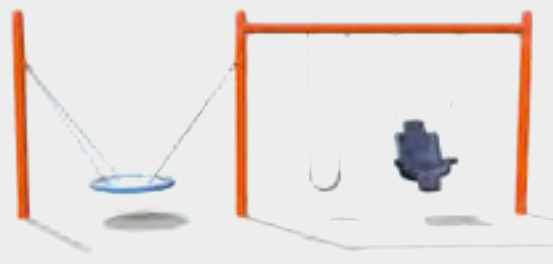

Use Zone View

Biggo™ Spia Solo Assembly 2

Rendering