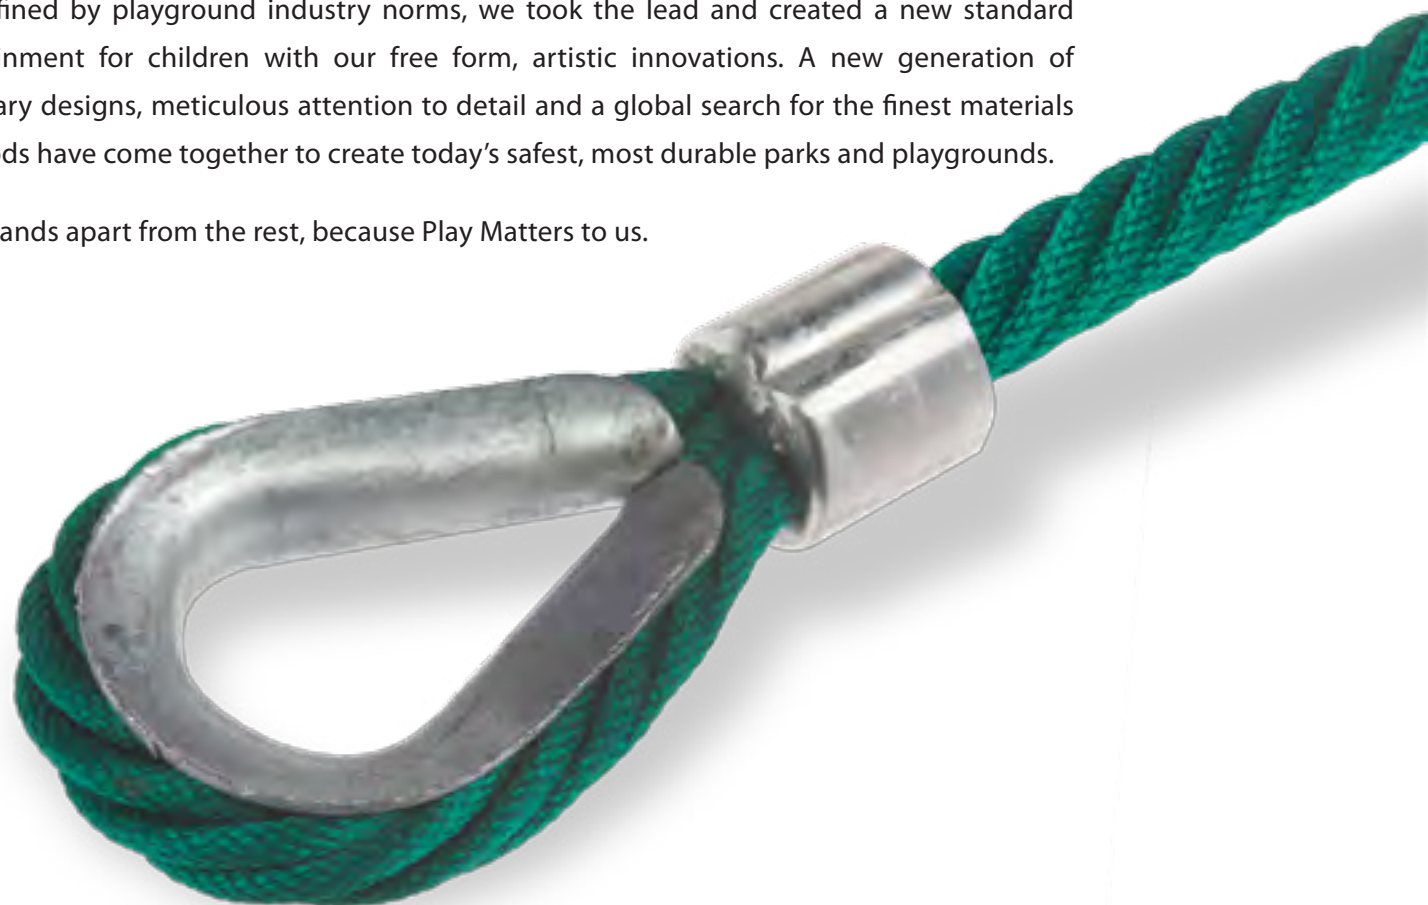

Our primary mission is the creation of the safest, most durable and most fun playground equipment in the world.

About Us

For a quarter century, we've produced revolutionary designs that promise and deliver real adventure and excitement that fuels the children's 'Ship of Imagination'. Rope rockets that are out of this world, Mast Nets that reach the stars, Biggo swings that let you travel through space on flying saucers, and our new Ropes Courses which are runways to the next galaxy of creations, as Dynamo Playgrounds reignites the playground universe.

Dynamo stands apart from the rest, because Play Matters to us.

Dynamo Rope

Dynamo's engineers have created the safest, longest lasting, most attractive cabling in the playground industry. Using proprietary technology, they've infused the beautiful nylon or polyester cable coatings with UV protectants and flame retardant solutions in the extrusion process. They use these vibrant threads to weave a braid around at least 144 strands of galvanized steel to produce the play structure rope. This unique process keeps the ropes beautiful to see, soft to touch and stronger than any other cabling available.