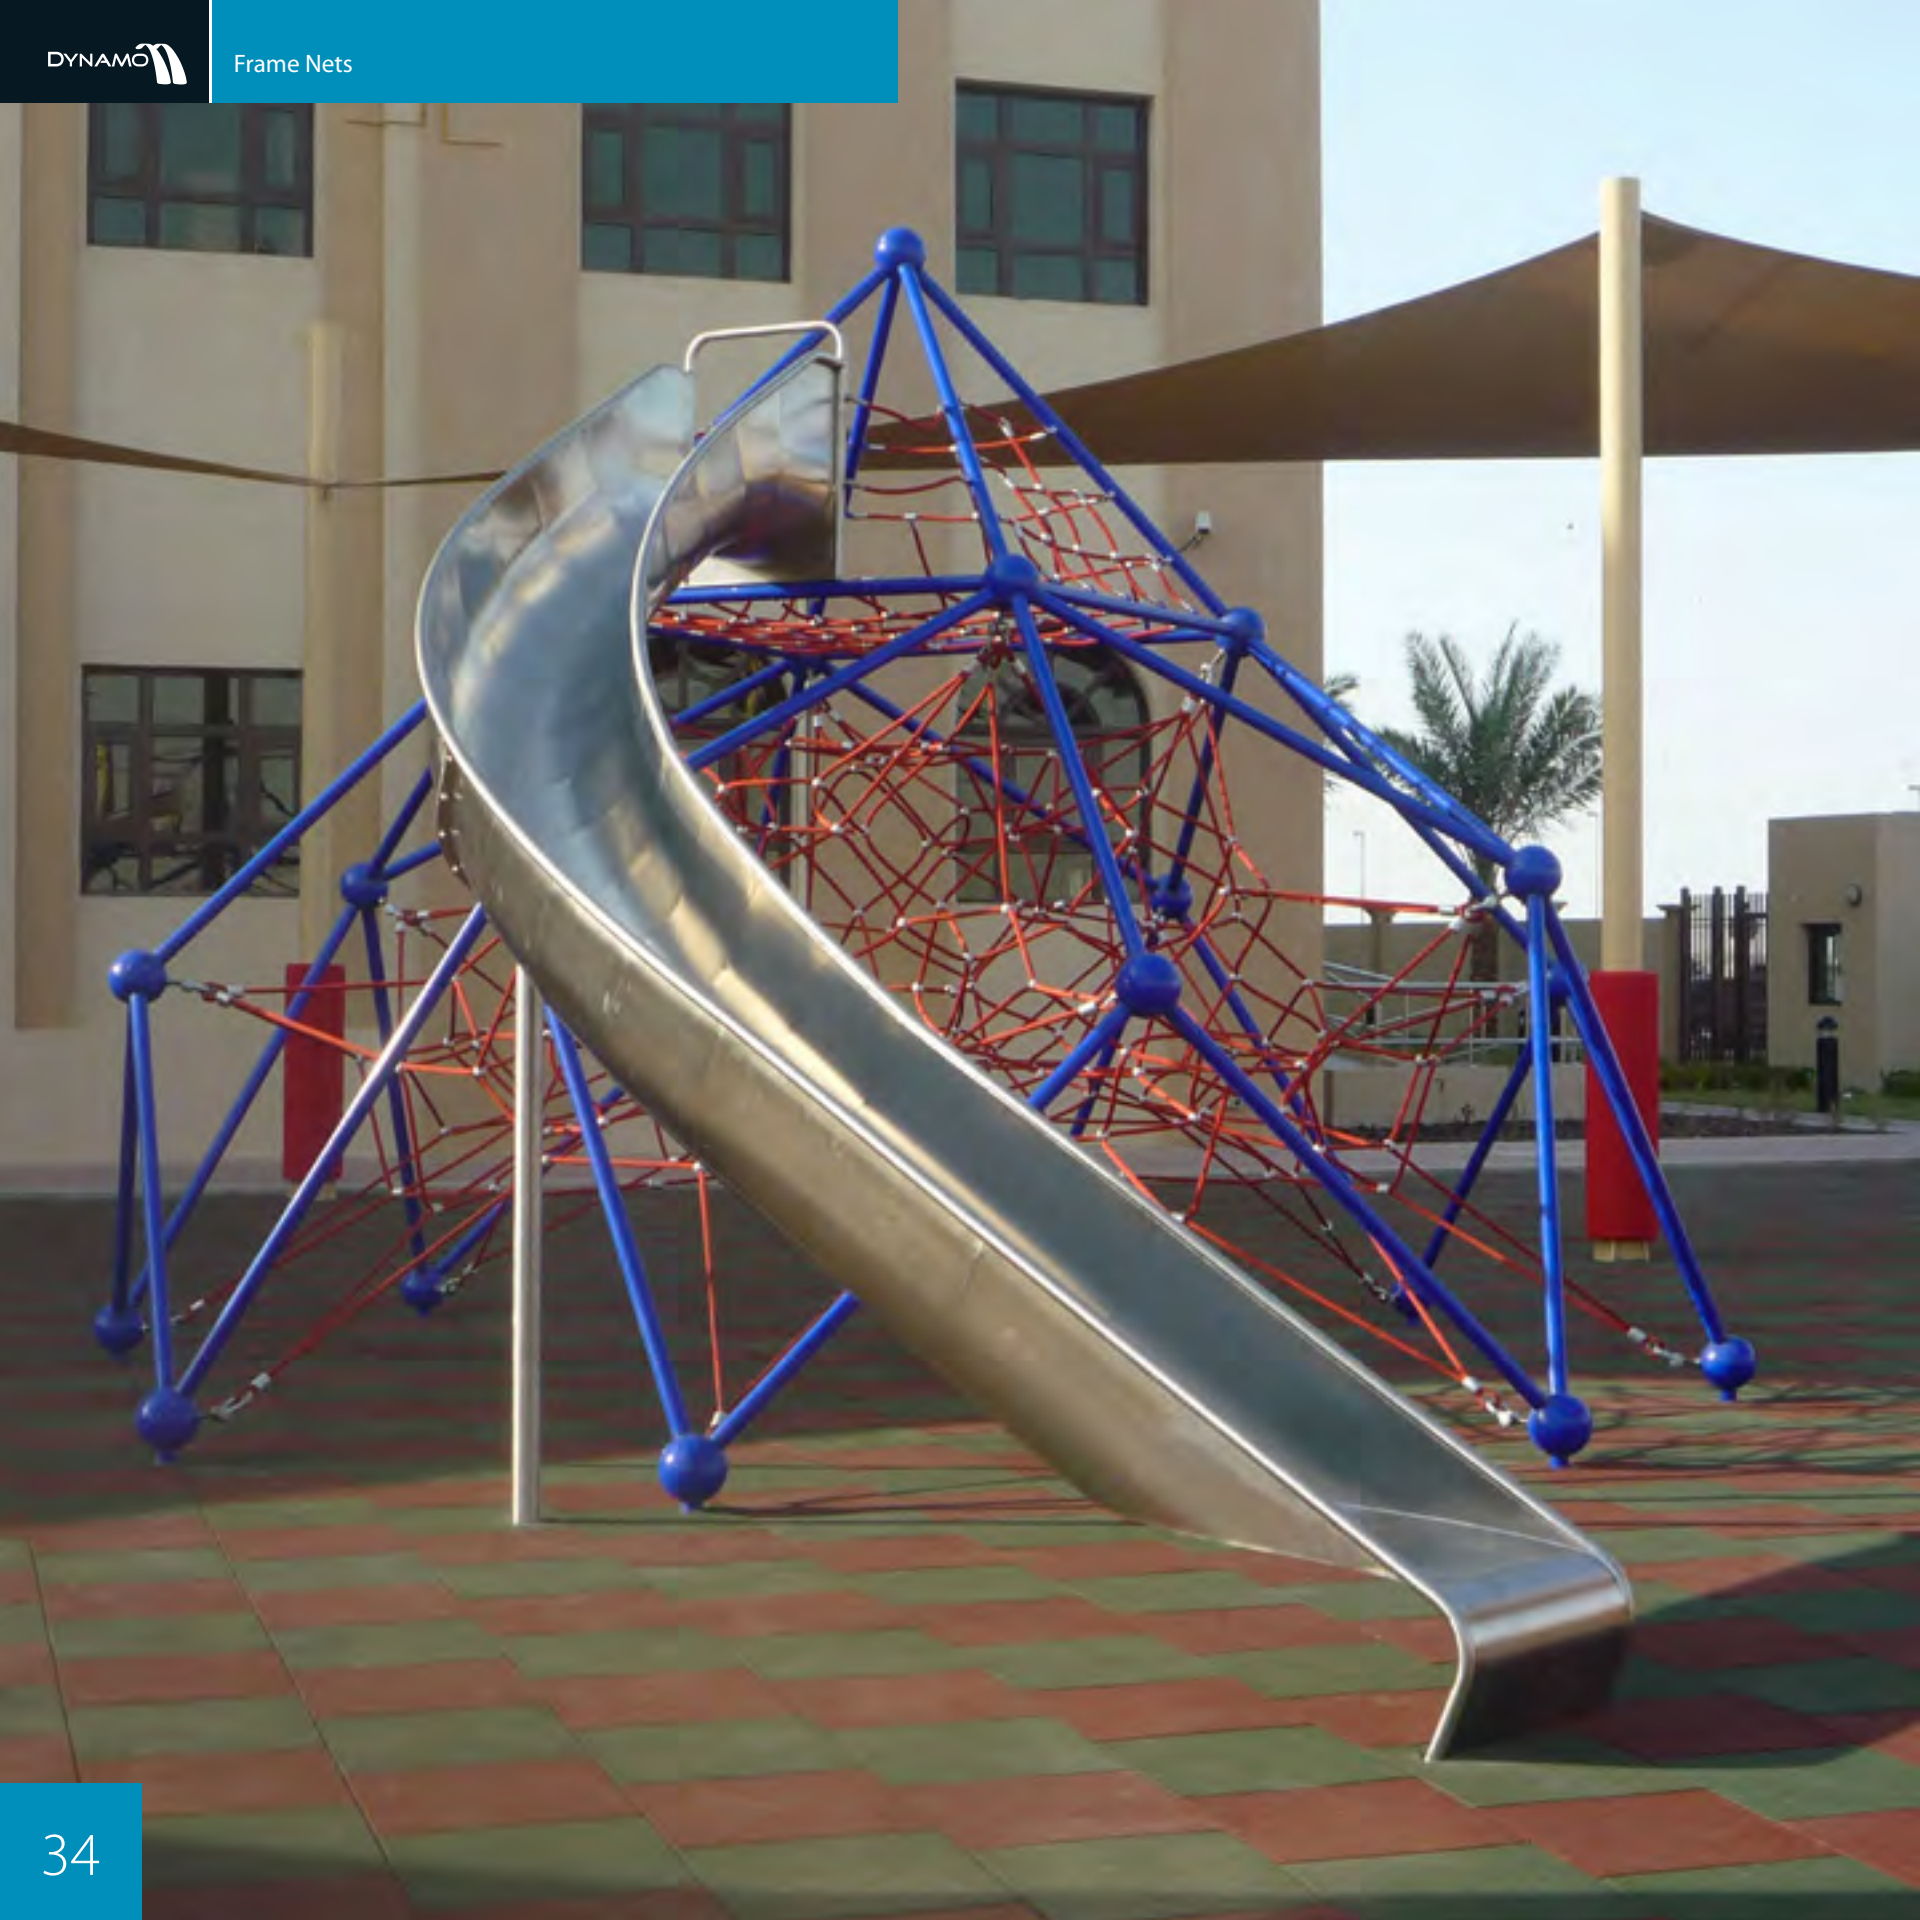

Carefully crafted from stainless steel for a sleek, modern and long-lasting connection.

Frame Nets

Dynamo's frame nets are the perfect complement to any playground design. Built on heavy gauge steel frames using Dynamo's unique rope construction; these play games are the ideal place to practice balance and coordination while battling intergalactic aliens or climbing the walls of a grand canyon. Like everything Dynamo builds, these structures will allow generations of adventurers to complete their quests.