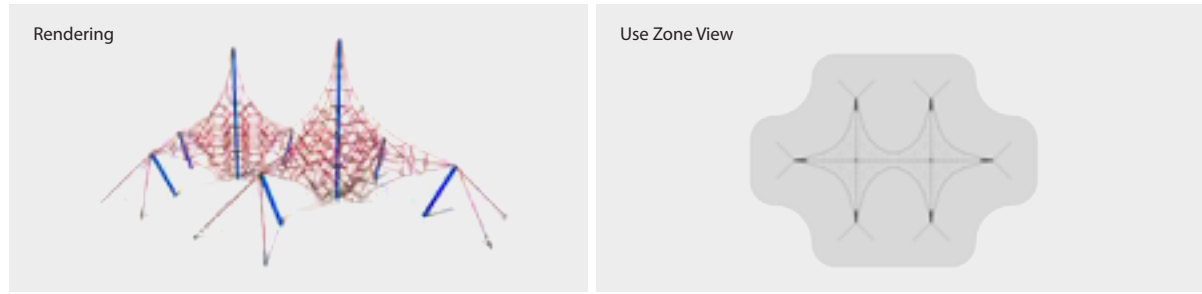

Galaxy II Regular

				Model	DX-204	
				Name	Galaxy II Regular	
				Age	5-12	
				Capacity	110	
				Product Size	L (16.80 m / 55' 1") - W (11.50 m / 37' 9") - H (5.70 m / 18' 8")	
				Use zone	www.dynplay.com/DX-204	

More variations of this product

Model	Name	Capacity	Product Size	More information
DX-204-1	Galaxy II Mini	34	L (9.00 m / 29' 7") - W (5.85 m / 19' 2") - H (3.90 m / 12' 10")	www.dynplay.com/DX-204-1