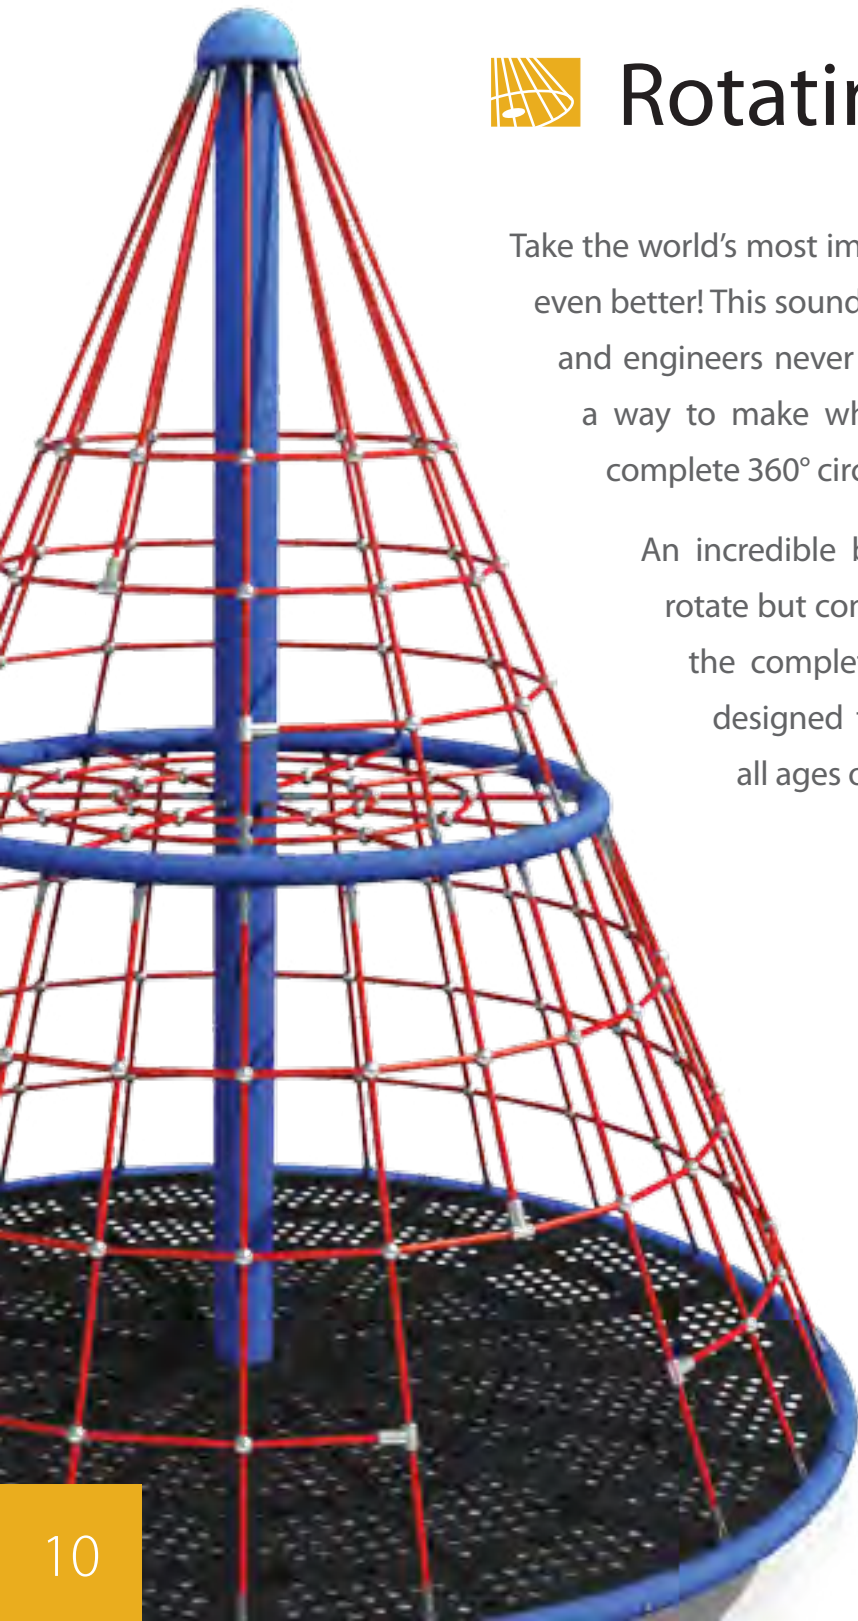

<http://www.dynplay.com/qr>

Rotating Climbers

Take the world's most imaginative play structures and make them even better! This sounds like a tall order, but Dynamo's designers and engineers never shy away from a challenge. The result is a way to make whimsical rotating climbers spin safely in complete 360° circles.